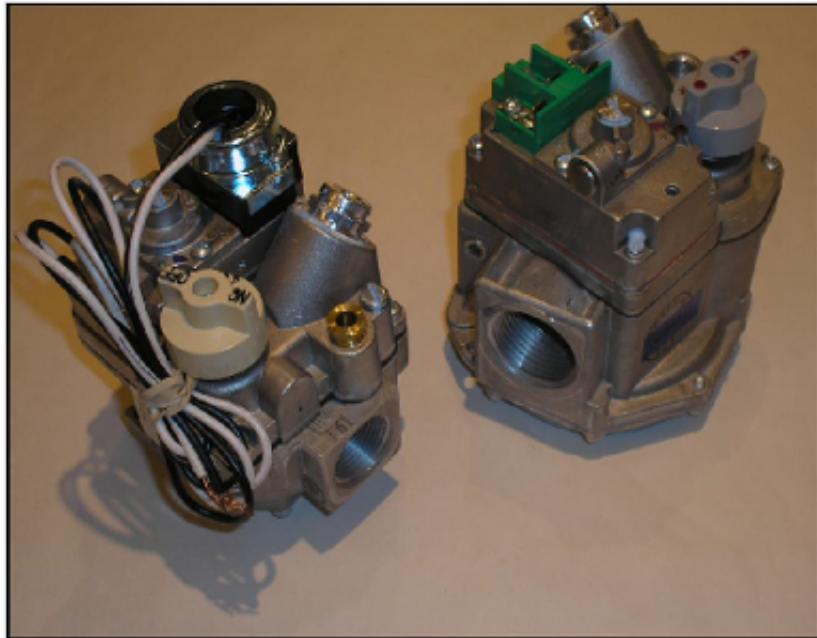

[Robertshaw Thermostat Manual Unitrol](#)