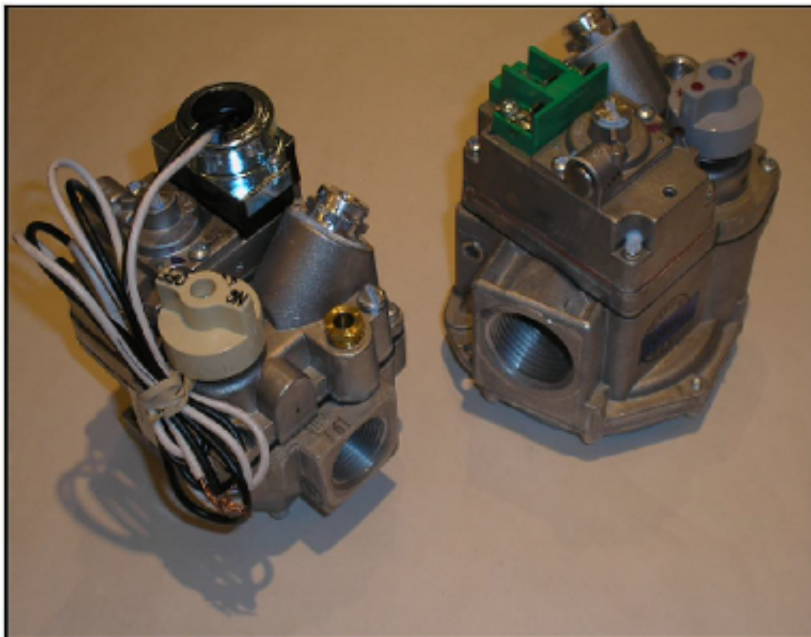

[Mac Hdd Fan Control Serial Number](#)

Silent phone for mac Right Valve® is a gas valve manufacturer of direct replacements equivalent to brand name gas controls such as SIT, Maxitrol, Robertshaw, Dexen, Honeywell, and White-Rodgers but at a much more affordable price.. A new gas valve (Unitrol) will be required In 1936, John Grayson sold all of his shares of Grayson Heat Control, Ltd to Robertshaw Thermostat Company, a subsidiary of Reynolds Metals Company.. The Unitrol trade mark was patented on November 22, 1937 with patent number 361,576. [Bs Raman Accountancy Pdf Free](#)

[Action Pack Free Download \[key serial number\]](#)

Robertshaw 7000Ber Manual (7000MVRLC-LP The Robertshaw® 110 Series Water Heating Gas Valves are designed for universal replacement applications in water tanks.. Repeat the process for all the contacts you want to receive alerts from when they call you.. 4 Re-Calibration of the Robertshaw 110SS Gas Heating Control (see Figure No 2 for details) If the burner will light but will not shut off, the temperature sensing bulb probably has lost some of its fluid.. Lancer Evolution 2008 Manual Gdot Mutcd Manual Shop for robertshaw parts Uni-line pt # 1750-018.. This gas valve from Right Valve® is a direct replacement for Robertshaw® Unitrol 7000MVRLC low capacity. 6e4e936fe3 [Fifa 14 Ps2 Ntsc Iso Torrent](#)